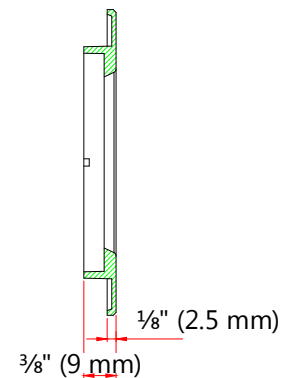

### SPECIFICATIONS

Shape: Square  
 Type: Flat  
 Trim material: Diecast aluminum  
 Colour: White  
 Aperture: Round  
 Aperture diameter: 1 7/8" (47.5 mm)  
 Diameter: 3 5/16" (84 mm)  
 Installation method: Twist-lock

### TECHNICAL DRAWINGS

### COMPATIBLE MODULES\*

Order code	Description
65420	LED/DL/GIMBAL/MOD/7W/30K/WH/STD
65421	LED/DL/GIMBAL/MOD/7W/40K/WH/STD

Cutting diameter  
 Ø 2 3/4" (70 mm)

\*Gimbal LED Modules are sold separately.

Qty	Description	Price