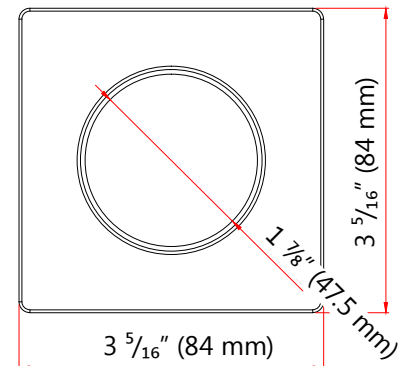

### ORDERING INFORMATION

Order code: 65434  
 Description: LED/DL/GIMBAL/3IN/TRIM/SQR/FLAT/WH/STD  
 UPC: 69549654341  
 Case quantity: 96

### SPECIFICATIONS

Shape: Square  
 Type: Flat  
 Trim material: Diecast aluminum  
 Colour: White  
 Aperture: Round  
 Aperture diameter: 1 7/8" (47.5 mm)  
 Diameter: 3 5/16" (84 mm)  
 Installation method: Twist-lock

### COMPATIBLE MODULES\*

Order code	Description
65420	LED/DL/GIMBAL/MOD/7W/30K/WH/STD
65421	LED/DL/GIMBAL/MOD/7W/40K/WH/STD

Cutting diameter  
 Ø 2 3/4" (70 mm)

\*Gimbal LED Modules are sold separately.

Qty	Description	Price