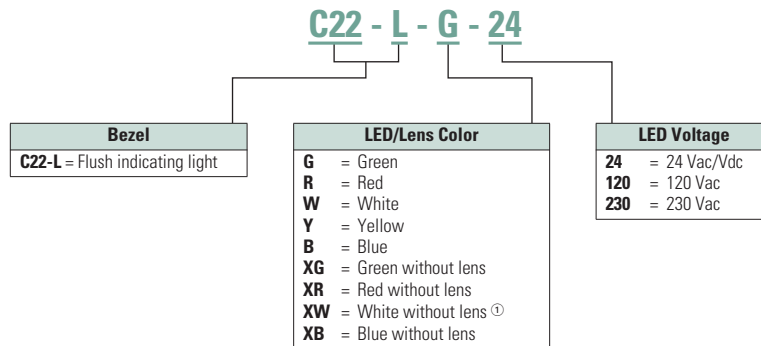

Catalog Number Selection

Catalog Number Selection is for illustrative purposes only and not to be used to create new catalog numbers.

Indicating Lights

Product Selection

Indicating Lights

C22-L-__

Indicating Lights

Lens Color	LED Color	Voltage	Catalog Number
Green	Green	24 Vac/Vdc	C22-L-G-24
		120 Vac	C22-L-G-120
		230 Vac	C22-L-G-230
Red	Red	24 Vac/Vdc	C22-L-R-24
		120 Vac	C22-L-R-120
		230 Vac	C22-L-R-230
White	White	24 Vac/Vdc	C22-L-W-24
		120 Vac	C22-L-W-120
		230 Vac	C22-L-W-230
Yellow	White	24 Vac/Vdc	C22-L-Y-24
		120 Vac	C22-L-Y-120
		230 Vac	C22-L-Y-230
Blue	Blue	24 Vac/Vdc	C22-L-B-24
		120 Vac	C22-L-B-120
		230 Vac	C22-L-B-230
Without Lens	Green	24 Vac/Vdc	C22-L-XG-24
		120 Vac	C22-L-XG-120
		230 Vac	C22-L-XG-230
	Red	24 Vac/Vdc	C22-L-XR-24
		120 Vac	C22-L-XR-120
		230 Vac	C22-L-XR-230
	White	24 Vac/Vdc	C22-L-XW-24
		120 Vac	C22-L-XW-120
		230 Vac	C22-L-XW-230
	Blue	24 Vac/Vdc	C22-L-XB-24
		120 Vac	C22-L-XB-120
		230 Vac	C22-L-XB-230