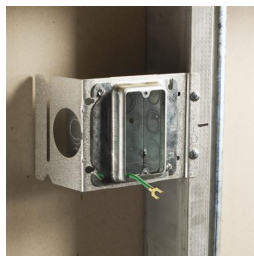

# Electrical Box Bracket to Stud – H46TC

- Easily attaches 4" and 4 11/16" outlet boxes to metal or wood studs
- Support leg reduces movement of box in wall
- Offset design and use of SMS8 low profile self-tapping screws (not included) reduce dry wall bulge

Part Number	H46TC
Material	Steel
Finish	Pregalvanized
Stud Wall Depth	4" 6"
Certifications	cULus
Standard Packaging Quantity	50 pc
UPC	78285633091

UL, UR, cUL, cUR, cULus and cURus are registered certification marks of UL LLC.