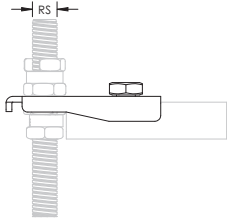

# Strut Trapeze Attachment Plate – ISSP375

- Creates fast install trapeze brackets
- Includes hex bolt and strut nut

Part Number	ISSP375
Material	Steel
Finish	Electrogalvanized
Rod Size (RS)	3/8"
Standard Packaging Quantity	100 pc
UPC	78285645144