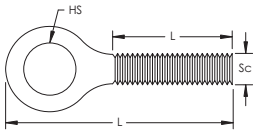

Eye Screw – SLEB250

Part Number	SLEB250
Material	Steel
Finish	Electrogalvanized
Screw Diameter (Sc)	1/4"
Screw Length (L)	0.984"
Hole Size (HS)	0.283"
Length (L)	1.732"
Standard Packaging Quantity	100 pc
UPC	78285651171