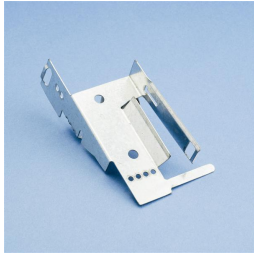

MC/AC and Non-Metallic Sheathed Cable Support – CER4

- Effectively supports non-metallic sheathed and MC/AC cables
- Secures cables 1-1/4" from the face of the stud
- Flared edges prevent damage to the cable jacket
- Holds up to four MC/AC cables or four 12-3 non-metallic sheathed cables with ground
- Unique "stop-bend" design helps prevent cables from being installed too far from face of stud

Part Number	CER4
Material	Steel
Finish	Pregalvanized
Certifications	cULus
Standard Packaging Quantity	100 pc
UPC	78285663833

Cable Size	MC/AC 14-2 w/ground	MC/AC 12-3 w/ground	MC/AC 12-4 through 10-4	MC/AC single cables up to 6-3 stranded	Non-metallic sheathed cables up to 12-3 w/ground
Number of Cables	4	3	2	1	4