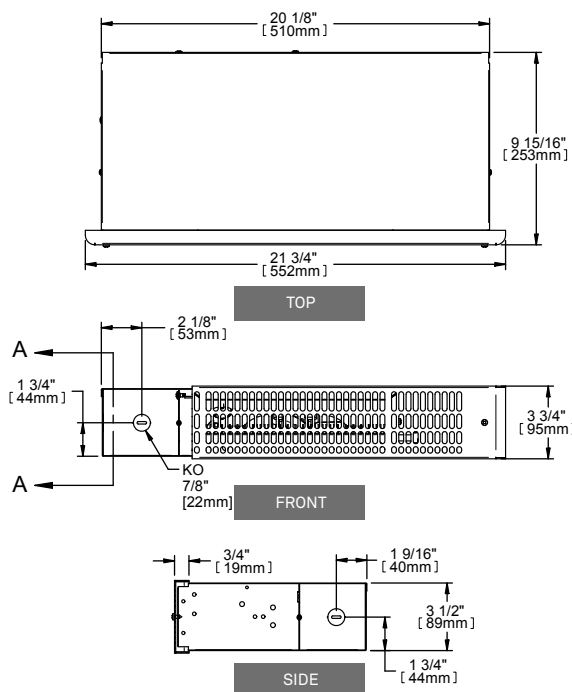

FC_SKS_EN_110518

TECHNICAL SPECIFICATIONS

PRODUCT	POWER	VOLTAGE	THROW DISTANCE (IN FRONT)		HEAT RISE		WEIGHT		PRICE	
			CODE	WATTS	VOLTS	M	FT.	°C	°F	KG
SKS1001	500 OR 1000	120	1.2	4	55	99	4.5	10	287.00	387.00
SKS1002	500/375 OR 1000/750	240/208	1.2	4	55	99	4.5	10	287.00	387.00

Add W for white, SW for soft white or SS for stainless steel (consult the optional colours chart or contact your °STELPRO representative for all other colours).

TECHNICAL DRAWINGS

ACCESSORIES

PRODUCT	DESCRIPTION	PRICE
SKST1	built-in single pole thermostat	46.00
SKST2	built-in tamper-proof double pole thermostat	58.00
SKSR*	extended grille (23 5/8 in. x 3 3/4 in. – 600 mm x 95 mm) allows to cover gaps or imperfections for a renovation project	56.75
SKSRSS	extended stainless steel grille (23 5/8 in. x 3 3/4 in. – 600 mm x 95 mm) allows to cover gaps or imperfections for a renovation project	77.25