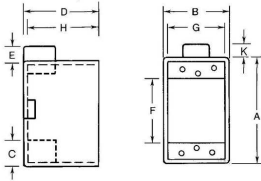

CIFSU-1/2

IBERVILLE®

Universal FSU box - 2-3/8 Deep. Supplied with close-up plugs.

General

Type: FS Boxes and Covers
T&B UPC: 62253881324
T&B Status: M
Hub Size: End: 2 x 1/2, Bottom: 1/2 in.
Material: Cast Aluminum

Dimension Information

Volume (cu. in.): 18.5
Dimension H: 1-29/32 in.