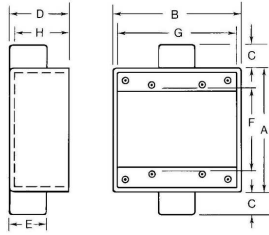

CIFS-2G-1/2

IBERVILLE®

FS box - 1-7/8 in. Deep (cast aluminum). 2 gangs. Hub size 1/2 in.

General

Type:	FS Boxes and Covers
Number of Gangs:	2
Number of Lugs:	3
T&B UPC:	62253881311
T&B Status:	M
Hub Size:	1 x 1/2 in.
Material:	Cast Aluminum

Dimension Information

Volume (cu. in.):	26
Dimension H:	1-5/8 in.