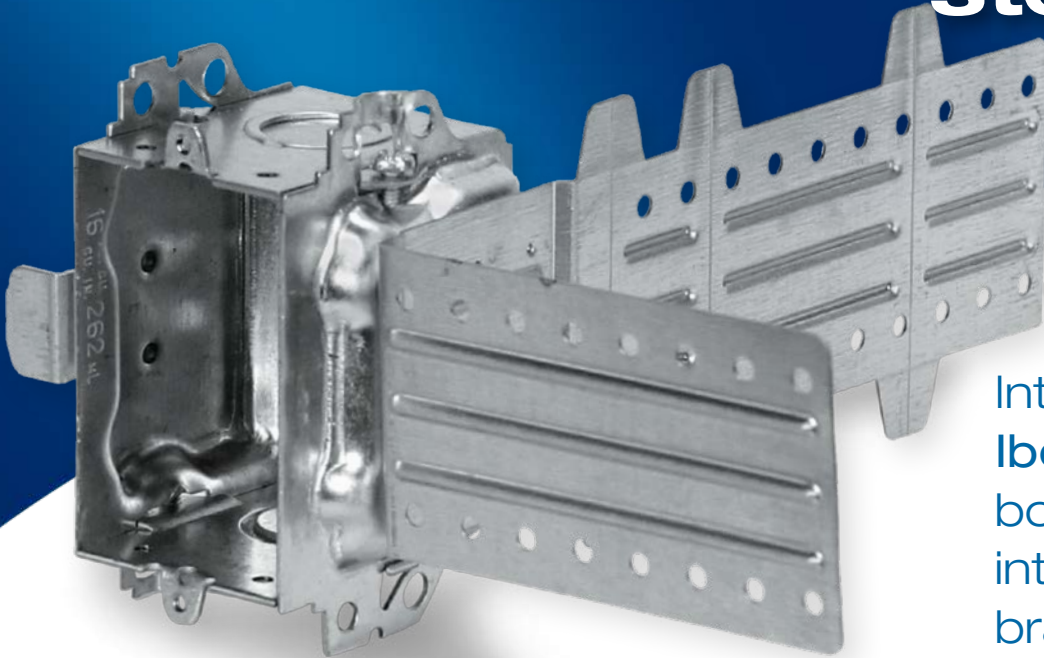

New generation steel stud boxes

Introducing
Iberville® SSX-NG Series
boxes with heavy-duty,
integrated adjustable
brackets.

The latest generation of steel stud boxes, Iberville® SSX-NG Series boxes have an integrated, heavy-duty adjustable bracket that provides solid support even up to 3-1/2 inches away from steel studs.

- Support boxes solidly between steel studs – no need to build additional support
- Install boxes on either side of steel studs
- For use with nonmetallic sheathed and armoured cable
- Brackets adjust easily to accommodate steel studs from 2-1/2 in. to 6 in.
- Five models available: CI3104-KSSX-NG, BC3104-LSSAX-NG, BC52151-KSSX-NG, BC52171-KSSX-NG, BC54151-LSSAX-NG
- CSA Certified
- Designed and manufactured in Canada

Strong, heavy-duty construction

Adjust to steel studs from 2-1/2 in. to 6 in.

Fast, easy installation

Thomas & Betts. Your best connection for innovative solutions.

A
Bend the mounting bracket to the right stud size using built-in guides. Install on either side of the stud.

B
When box supported on stud, align box and attach bracket firmly with steel screws to front and rear.

C
Box can be positioned up to 3-1/2 in. away from steel stud.

CAT. NO.	DESCRIPTION	VOLUME (CU. IN.)	FEATURES	KNOCKOUTS				PRYOUTS
				CLAMPS	1/2 in. sides	1/2 in. bottom	3/4 in. sides	3/4 in. bottom
CI3104-KSSX-NG*	Device Box - 2-1/2 in. Deep - Gangable - 3 in. x 2 in.	16.0	—	2	2	2	—	—
BC3104-LSSAX-NG*	Device Box - 2-1/2 in. Deep - Gangable - 3 in. x 2 in.	16.0	Loomex/BX	—	—	—	—	4
BC52151-KSSX-NG*	4 in. Square Box - 1-1/2 in. Deep	21.0	—	7	4	3	2	—
BC52171-KSSX-NG*	4 in. Square Box - 2-1/8 in. Deep	30.0	—	7	4	3	2	—
BC54151-LSSAX-NG*	4 in. Octagonal Box - 1-1/2 in. Deep	15.0	Loomex/BX	—	1	—	—	4