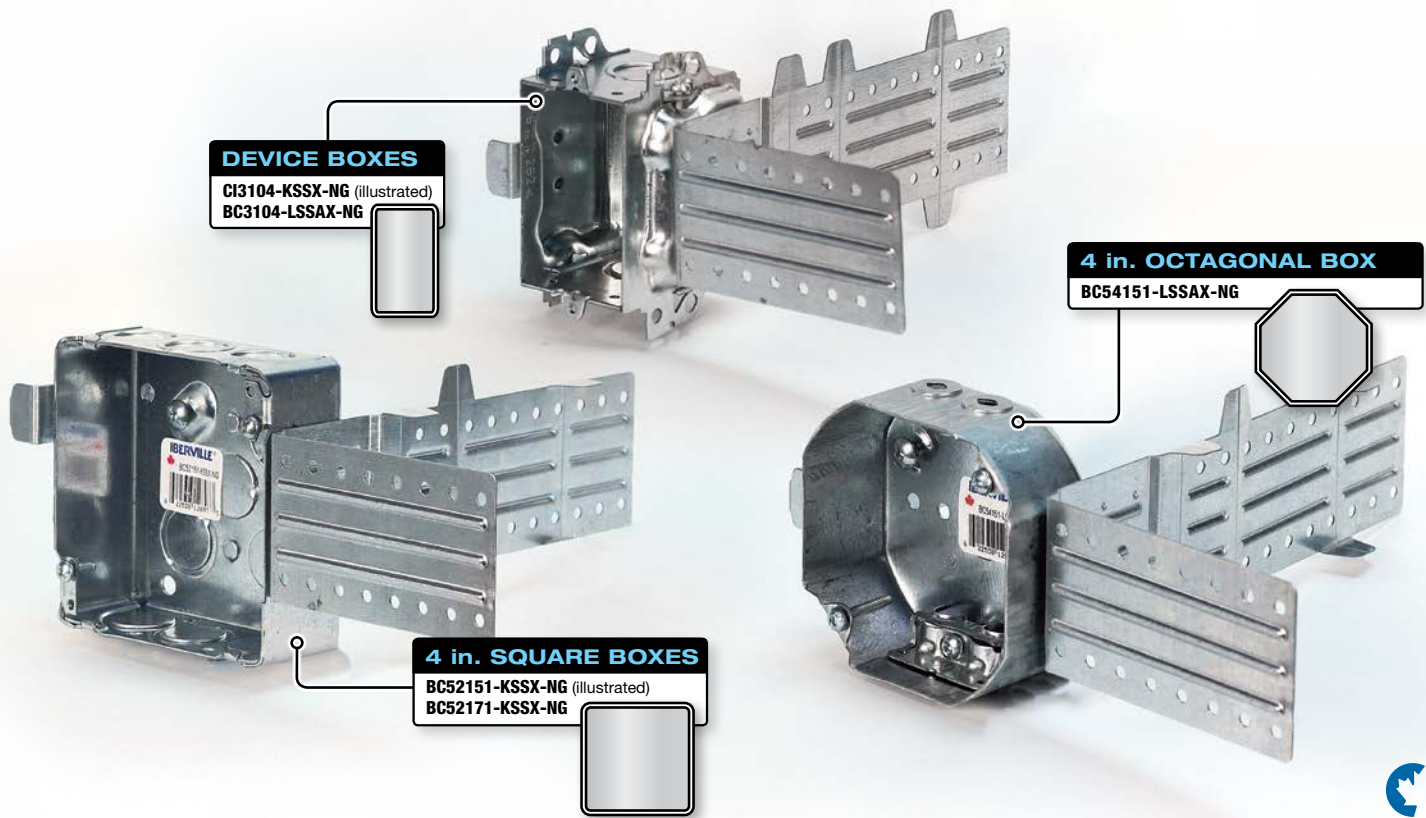

New generation steel stud boxes

Introducing
Iberville® SSX-NG Series
boxes with heavy-duty,
integrated adjustable
brackets.

The latest generation of steel stud boxes, Iberville® SSX-NG Series boxes have an integrated, heavy-duty adjustable bracket that provides solid support even up to 3-1/2 inches away from steel studs.

- Support boxes solidly between steel studs – no need to build additional support
- Install boxes on either side of steel studs
- For use with nonmetallic sheathed and armoured cable
- Brackets adjust easily to accommodate steel studs from 2-1/2 in. to 6 in.
- Five models available: CI3104-KSSX-NG, BC3104-LSSAX-NG, BC52151-KSSX-NG, BC52171-KSSX-NG, BC54151-LSSAX-NG
- CSA Certified
- Designed and manufactured in Canada

Strong, heavy-duty construction

Adjust to steel studs from 2-1/2 in. to 6 in.

Fast, easy installation

Thomas & Betts. Your best connection for innovative solutions.

A
Bend the mounting bracket to the right stud size using built-in guides. Install on either side of the stud.

B
When box supported on stud, align box and attach bracket firmly with steel screws to front and rear.

C
Box can be positioned up to 3-1/2 in. away from steel stud.

CAT. NO.	DESCRIPTION	VOLUME (CU. IN.)	FEATURES	KNOCKOUTS				PRYOUTS
				CLAMPS	1/2 in. sides	1/2 in. bottom	3/4 in. sides	3/4 in. bottom
CI3104-KSSX-NG*	Device Box - 2-1/2 in. Deep - Gangable - 3 in. x 2 in.	16.0	—	2	2	2	—	—
BC3104-LSSAX-NG*	Device Box - 2-1/2 in. Deep - Gangable - 3 in. x 2 in.	16.0	Loomex/BX	—	—	—	—	4
BC52151-KSSX-NG*	4 in. Square Box - 1-1/2 in. Deep	21.0	—	7	4	3	2	—
BC52171-KSSX-NG*	4 in. Square Box - 2-1/8 in. Deep	30.0	—	7	4	3	2	—
BC54151-LSSAX-NG*	4 in. Octagonal Box - 1-1/2 in. Deep	15.0	Loomex/BX	—	1	—	—	4