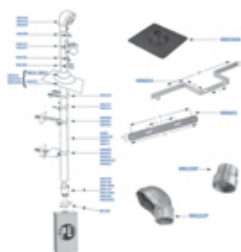

MM12

12' x 2-1/2 in. outside diameter mast.

General

Type:	Service Masts
Application:	All Provinces
T&B UPC:	62487100721
T&B Status:	M
Colour:	Silver