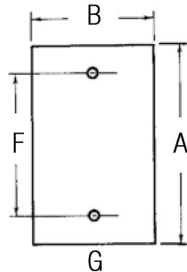

CCB-FS

red dot®

Single gang (cast aluminum). Silver - box mount (stamped aluminum).

General

Type:	FS Boxes and Covers
Number of Gangs:	1
T&B UPC:	04226935012
T&B Status:	M
Colour:	Silver
Material:	Cast Aluminum