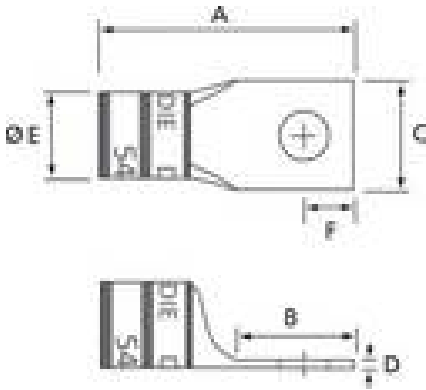

**Long Barrel Aluminum Lug**  
**T&B Catalog Number:**

60162

**UPC Number:**

78621060162

**Status:**

Active

**Description:**

Aluminum One-Hole Lug - Straight Long Barrel - max 35KV, 300 kcmil Wire, 1/2" Bolt Size, Tin Plated Blind End, Blue 76H

**General**

Material	Aluminum
Finish	Tin Plated
Wire Size	300 kcmil
Number of Studs	1
Stud Size	1/2
Tongue Angle	Straight
Barrel Length	Long
Barrel Shape	Standard
Tongue Width	Standard
Peep Hole	N
Marking	Standard
Hole Shape	Round
Die Color	Blue
Die Code	76H

**Dimension Information**

A (inches)	4.13
B (inches)	1.25
C (inches)	1.39
D (inches)	.28
E (inches)	.99
F (inches)	.5

**Specifications**

Voltage Rating	600V to 35KV
----------------	--------------

**Tooling**