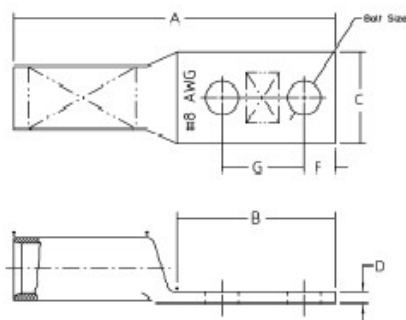

Long Barrel Copper Lug T&B Catalog Number:

54852BE

UPC Number:

78621089797

Status:

Active

Description:

Copper Two-Hole Lug - Straight Long Barrel - max 35KV, #6 AWG Wire, 1/4" Bolt Size, 5/8" Hole Spacing, Tin Plated Blind End, Blue 24

General

Material	Copper
Finish	Tin Plated
Wire Size	#6 AWG
Number of Studs	2
Stud Size	1/4
Bolt Hole Spacing	5/8
Tongue Angle	Straight
Barrel Length	Long
Barrel Shape	Standard
Tongue Width	Standard
Peep Hole	N
Marking	Standard
Hole Shape	Round
Die Color	Blue
Die Code	24

Dimension Information

A (inches)	2.281
B (inches)	1.281
C (inches)	.422
D (inches)	.078
E (inches)	.297
F (inches)	.25
G (inches)	0.625

Tooling

Connector & Tooling Chart	Available on Website
---------------------------	----------------------