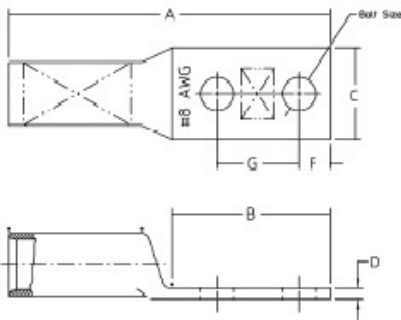

Long Barrel Copper Lug T&B Catalog Number:

58826BE

UPC Number:

78621081939

Status:

Active

Description:

Copper Two-Hole Lug - Straight Long Barrel - max 35KV, 900 kcmil Wire, 1/2" Bolt Size, 1 3/4" Hole Spacing, Tin Plated Blind End, Yellow 115

General

Material	Copper
Finish	Tin Plated
Wire Size	900 kcmil
Number of Studs	2
Stud Size	1/2
Bolt Hole Spacing	1 3/4
Tongue Angle	Straight
Barrel Length	Long
Barrel Shape	Standard
Tongue Width	Standard
Peep Hole	N
Marking	Standard
Hole Shape	Round
Die Color	Yellow
Die Code	115

Dimension Information

A (inches)	6.594
B (inches)	2.984
C (inches)	2.172
D (inches)	.313
E (inches)	1.5
F (inches)	.5
G (inches)	1.75

Tooling

Connector & Tooling Chart	Available on Website
---------------------------	----------------------