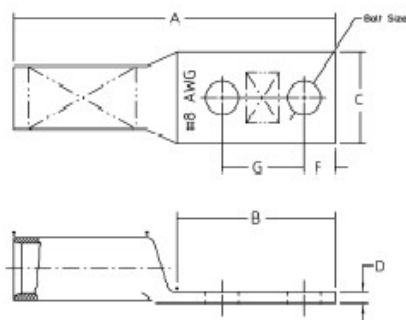

Certifications

RoHS Compliance	Yes

For further technical assistance, please contact us...