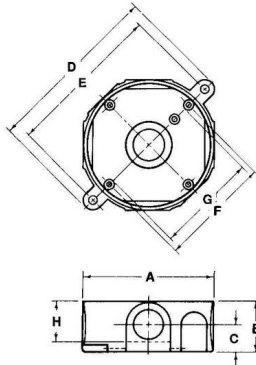

# red dot

Outlet box - 4-1/8 in. diameter. Hub size 3/4 in.

## General

Type:	Round Boxes and Covers
Finish:	Aluminum lacquer
Number of Hubs:	5
T&B UPC:	04226971848
T&B Status:	M
Hub Size:	3/4 in.
Material:	Cast Aluminum

## Dimension Information

Volume (cu. in.):	17
Dimension H:	1-1/4 in.