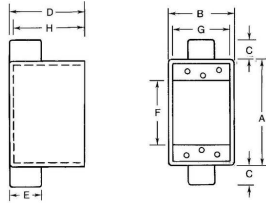

CIFDC-1/2

IBERVILLE®

FDC box - 2 5/8 in. Deep (cast aluminum).
1 gang. Hub size 2 x 1/2 in.

General

Type:	FS Boxes and Covers
Number of Gangs:	1
Number of Lugs:	2
T&B UPC:	62253881358
T&B Status:	M
Hub Size:	2 x 1/2 in.
Material:	Cast Aluminum

Dimension Information

Volume (cu. in.):	22.5
Dimension H:	2-5/32 in.