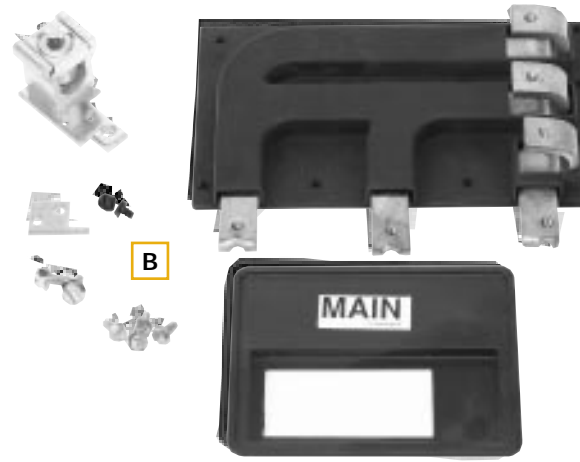

S2 Type

Main Amp. Rating	Factory Assembled No.	Interior	Main Device	Front		Box
			MCB	Surface	Flush	
3 Phase 4 Wire 480Y/277V						
100	S2E18BD100A	I2E18MC250A	MBKBC3	S32B	F32B	B32
	S2E18BD100C	I2E18MC250C	MBKBC3	S32B	F32B	B32
	S2E30BD100A	I2E30MC250A	MBKBC3	S38B	F38B	B38
	S2E30BD100C	I2E30MC250C	MBKBC3	S38B	F38B	B38
	S2E42BD100A	I2E42MC250A	MBKBC3	S44B	F44B	B44
	S2E42BD100C	I2E42MC250C	MBKBC3	S44B	F44B	B44
125	S2E18E4125A	I2E18MC250A	MBKED3	S32B	F32B	B32
	S2E18E4125C	I2E18MC250C	MBKED3	S32B	F32B	B32
	S2E30E4125A	I2E30MC250A	MBKED3	S38B	F38B	B38
	S2E30E4125C	I2E30MC250C	MBKED3	S38B	F38B	B38
	S2E42E4125A	I2E42MC250A	MBKED3	S44B	F44B	B44
	S2E42E4125C	I2E42MC250C	MBKED3	S44B	F44B	B44
250	S2E18FD250A	I2E18MC250A	MBKFD3	S32B	F32B	B32
	S2E18FD250C	I2E18MC250C	MBKFD3	S32B	F32B	B32
	S2E30FD250A	I2E30MC250A	MBKFD3	S38B	F38B	B38
	S2E30FD250C	I2E30MC250C	MBKFD3	S38B	F38B	B38
	S2E42FD250A	I2E42MC250A	MBKFD3	S44B	F44B	B44
	S2E42FD250C	I2E42MC250C	MBKFD3	S44B	F44B	B44
400	S2E42JD400A	I2E42MC400A	SMBKJD3	24S68B	24F68B	SBD68
	S2E42JD400C	I2E42MC400C	SMBKJD3	24S68B	24F68B	SBD68
600	S2E42LD600A	I2E42MC600A	SMBKLD3	24S68B	24F68B	SBD68
	S2E42LD600C	I2E42MC600C	SMBKLD3	24S68B	24F68B	SBD68