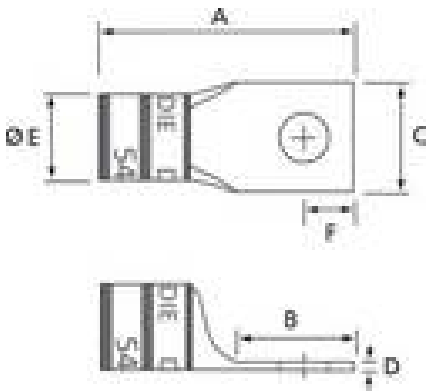

**Long Barrel Copper Lug**  
**T&B Catalog Number:**

54951BE  
 78621019029  
 Active

**UPC Number:**  
**Status:**  
**Description:**

Copper One-Hole Lug - Straight Long Barrel - max 35KV, 2/0 AWG Wire, 1/2" Bolt Size, Tin Plated Blind End, Black 45

**General**

Material	Copper
Finish	Tin Plated
Wire Size	2/0 AWG
Number of Studs	1
Stud Size	1/2
Tongue Angle	Straight
Barrel Length	Long
Barrel Shape	Standard
Tongue Width	Standard
Peep Hole	N
Marking	Standard
Hole Shape	Round
Die Color	Black
Die Code	45

**Dimension Information**

A (inches)	2.594
B (inches)	1.234
C (inches)	.828
D (inches)	.125
E (inches)	.578
F (inches)	.5

**Specifications**

Voltage Rating	600V to 35KV
----------------	--------------

**Tooling**