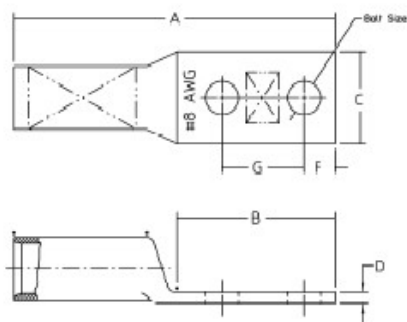

Long Barrel Copper Lug T&B Catalog Number:

54868BE

UPC Number:

78621089805

Status:

Active

Description:

Copper Two-Hole Lug - Straight Long Barrel - max 35KV, 250 kcmil Wire, 1/2" Bolt Size, 1 3/4" Hole Spacing, Tin Plated Blind End, Yellow 62

General

Material	Copper
Finish	Tin Plated
Wire Size	250 kcmil
Number of Studs	2
Stud Size	1/2
Bolt Hole Spacing	1 3/4
Tongue Angle	Straight
Barrel Length	Long
Barrel Shape	Standard
Tongue Width	Standard
Peep Hole	N
Marking	Standard
Hole Shape	Round
Die Color	Yellow
Die Code	62

Dimension Information

A (inches)	4.922
B (inches)	2.984
C (inches)	1.094
D (inches)	.141
E (inches)	.766
F (inches)	.625
G (inches)	1.75

Tooling

Connector & Tooling Chart	Available on Website
---------------------------	----------------------