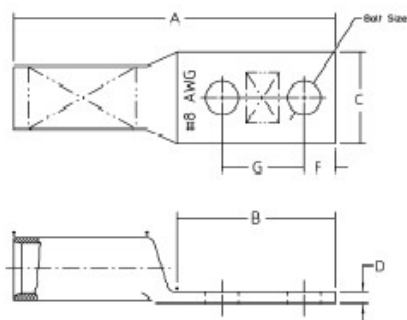

Long Barrel Copper Lug T&B Catalog Number:

54882BE

UPC Number:

78621089812

Status:

Active

Description:

Copper Two-Hole Lug - Straight Long Barrel - max 35KV, 1000 kcmil Wire, 1/2" Bolt Size, 1 3/4" Hole Spacing, Tin Plated Blind End, 125

General

Material	Copper
Finish	Tin Plated
Wire Size	1000 kcmil
Number of Studs	2
Stud Size	1/2
Bolt Hole Spacing	1 3/4
Tongue Angle	Straight
Barrel Length	Long
Barrel Shape	Standard
Tongue Width	Standard
Peep Hole	N
Marking	Standard
Hole Shape	Round
Die Code	125

Dimension Information

A (inches)	6.594
B (inches)	2.984
C (inches)	2.266
D (inches)	.297
E (inches)	1.547
F (inches)	.5
G (inches)	1.75

Tooling

Connector & Tooling Chart	Available on Website
---------------------------	----------------------