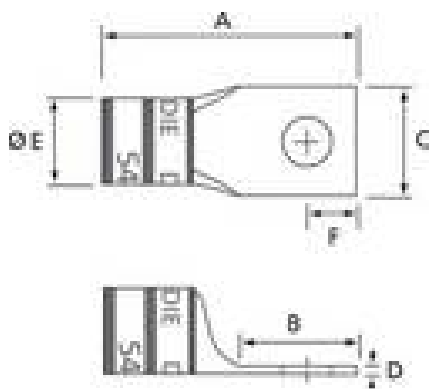

Long Barrel Aluminum Lug T&B Catalog Number:

60144

UPC Number:

78621060144

Status:

Active

Description:

Aluminum One-Hole Lug - Straight Long Barrel - max 35KV, 3/0 AWG Wire, 1/2" Bolt Size, Tin Plated Blind End, Ruby 60

General

Material	Aluminum
Finish	Tin Plated
Wire Size	3/0 AWG
Number of Studs	1
Stud Size	1/2
Tongue Angle	Straight
Barrel Length	Long
Barrel Shape	Standard
Tongue Width	Standard
Peep Hole	N
Marking	Standard
Hole Shape	Round
Die Color	Ruby
Die Code	60

Dimension Information

A (inches)	3.15
B (inches)	1.41
C (inches)	1.06
D (inches)	.22
E (inches)	.77
F (inches)	.69

Specifications

Voltage Rating	600V to 35KV
----------------	--------------

Tooling

Connector & Tooling Chart	Available on Website
---------------------------	----------------------