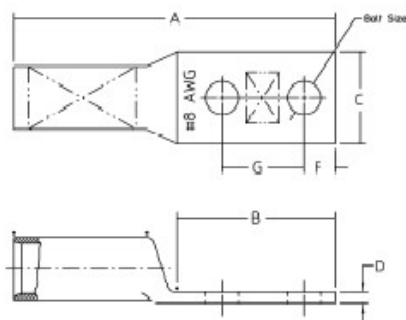

Long Barrel Copper Lug T&B Catalog Number:

54870BE

UPC Number:

78621089806

Status:

Active

Description:

Copper Two-Hole Lug - Straight Long Barrel - max 35KV, 300 kcmil Wire, 1/2" Bolt Size, 1 3/4" Hole Spacing, Tin Plated Blind End, White 66

General

Material	Copper
Finish	Tin Plated
Wire Size	300 kcmil
Number of Studs	2
Stud Size	1/2
Bolt Hole Spacing	1 3/4
Tongue Angle	Straight
Barrel Length	Long
Barrel Shape	Standard
Tongue Width	Standard
Peep Hole	N
Marking	Standard
Hole Shape	Round
Die Color	White
Die Code	66

Dimension Information

A (inches)	5.203
B (inches)	2.984
C (inches)	1.25
D (inches)	.156
E (inches)	.844
F (inches)	.5
G (inches)	1.75

Tooling

Connector & Tooling Chart	Available on Website
---------------------------	----------------------