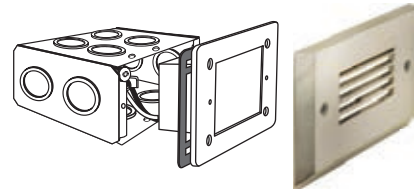

(LED fixture sold separately)