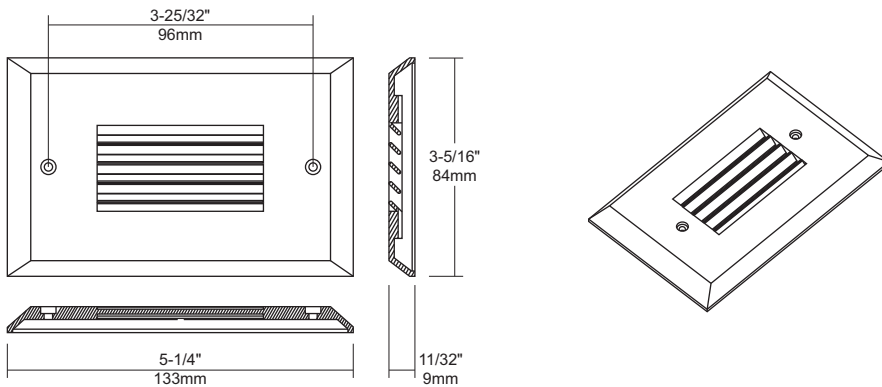

#### Body Construction

Powder-coated or electroplated cast aluminum with horizontal louver center. Available in black, brushed nickel or fl at white corrosion resistant paint.

#### Mounting

Mounts onto single gang outdoor LED step light (OSL1020 – sold separately) with two colour matching screws (included).

### Description

This horizontal louver faceplate is used in conjunction with single gang outdoor LED step light. It directs all light downwards, casting a low, even spread of light, adding discreet lighting to decks or outdoor steps.