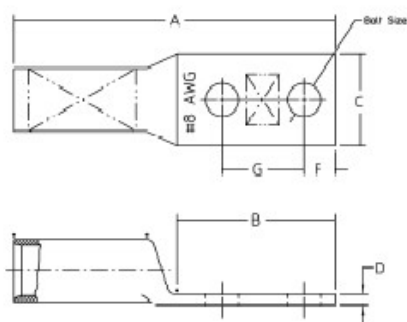

Long Barrel Copper Lug T&B Catalog Number:

54850BE

UPC Number:

78621089796

Status:

Active

Description:

Copper Two-Hole Lug - Straight Long Barrel - max 35KV, #8 AWG Wire, 1/4" Bolt Size, 5/8" Hole Spacing, Tin Plated Blind End, Red 21

General

Material	Copper
Finish	Tin Plated
Wire Size	#8 AWG
Number of Studs	2
Stud Size	1/4
Bolt Hole Spacing	5/8
Tongue Angle	Straight
Barrel Length	Long
Barrel Shape	Standard
Tongue Width	Standard
Peep Hole	N
Marking	Standard
Hole Shape	Round
Die Color	Red
Die Code	21

Dimension Information

A (inches)	2.125
B (inches)	1.188
C (inches)	.469
D (inches)	.063
E (inches)	.266
F (inches)	.25
G (inches)	0.625

Tooling

Connector & Tooling Chart	Available on Website
---------------------------	----------------------