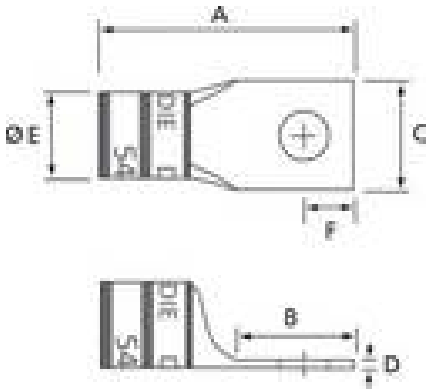

Long Barrel Copper Lug
T&B Catalog Number:

54933BE

UPC Number:

78621019025

Status:

Active

Description:

Copper One-Hole Lug - Straight Long Barrel - max 35KV, #2 AWG Wire, #10 Bolt Size, Tin Plated Blind End, Brown 33

General

Material	Copper
Finish	Tin Plated
Wire Size	#2 AWG
Number of Studs	1
Stud Size	#10
Tongue Angle	Straight
Barrel Length	Long
Barrel Shape	Standard
Tongue Width	Standard
Peep Hole	N
Marking	Standard
Hole Shape	Round
Die Color	Brown
Die Code	33

Dimension Information

A (inches)	2.031
B (inches)	.859
C (inches)	.578
D (inches)	.109
E (inches)	.406
F (inches)	.266

Specifications

Voltage Rating	600V to 35KV
----------------	--------------

Tooling

Connector & Tooling Chart	Available on Website
---------------------------	----------------------