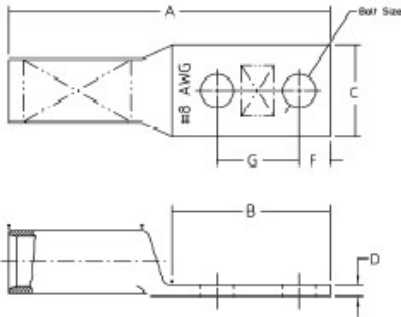

Long Barrel Copper Lug T&B Catalog Number:

54813BE

UPC Number:

78621018983

Status:

Active

Description:

Copper Two-Hole Lug - Straight Long Barrel - max 35KV, 1/0 AWG Wire, 1/4" Bolt Size, 3/4" Hole Spacing, Tin Plated Blind End, Pink 42

General

Material	Copper
Finish	Tin Plated
Wire Size	1/0 AWG
Number of Studs	2
Stud Size	1/4
Bolt Hole Spacing	3/4
Tongue Angle	Straight
Barrel Length	Long
Barrel Shape	Standard
Tongue Width	Standard
Peep Hole	N
Marking	Standard
Hole Shape	Round
Die Color	Pink
Die Code	42

Dimension Information

A (inches)	2.328
B (inches)	1.359
C (inches)	.75
D (inches)	.125
E (inches)	.516
F (inches)	.25
G (inches)	0.75

Tooling

Connector & Tooling Chart	Available on Website
---------------------------	----------------------

Notes

Dimensions given for reference only. Dimensions may vary up to .030.

Certifications

RoHS Compliance	Yes
-----------------	-----

For further technical assistance, please contact us...

Thomas & Betts - USA
8155 T&B Blvd.
Memphis, TN 38125
www.tnb.com