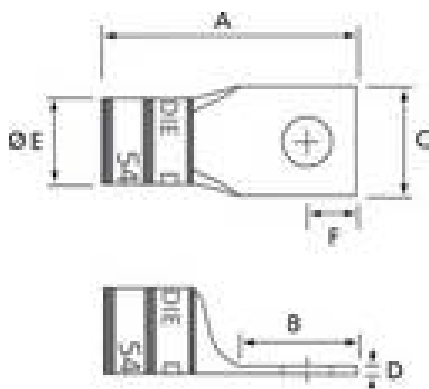

Long Barrel Copper Lug T&B Catalog Number:

58926BEBS

UPC Number:

78621087579

Status:

Active

Description:

Copper One-Hole Lug - Straight Long Belled End Barrel - max 35KV, 900 kcmil Wire, 5/8" Bolt Size, Tin Plated Blind End, Yellow 115

General

Material	Copper
Finish	Tin Plated
Wire Size	900 kcmil
Number of Studs	1
Stud Size	5/8
Tongue Angle	Straight
Barrel Length	Long
Barrel Shape	Belled End
Tongue Width	Standard
Peep Hole	N
Marking	Standard
Hole Shape	Round
Die Color	Yellow
Die Code	115

Specifications

Voltage Rating	600V to 35KV
----------------	--------------

Tooling

Connector & Tooling Chart	Available on Website
---------------------------	----------------------

Packaging

T&B Inner Pack	3
Package in Units	30
T&B Sold in UOM	Each
T&B Weight Per UOM	120.4 lbs. per 100