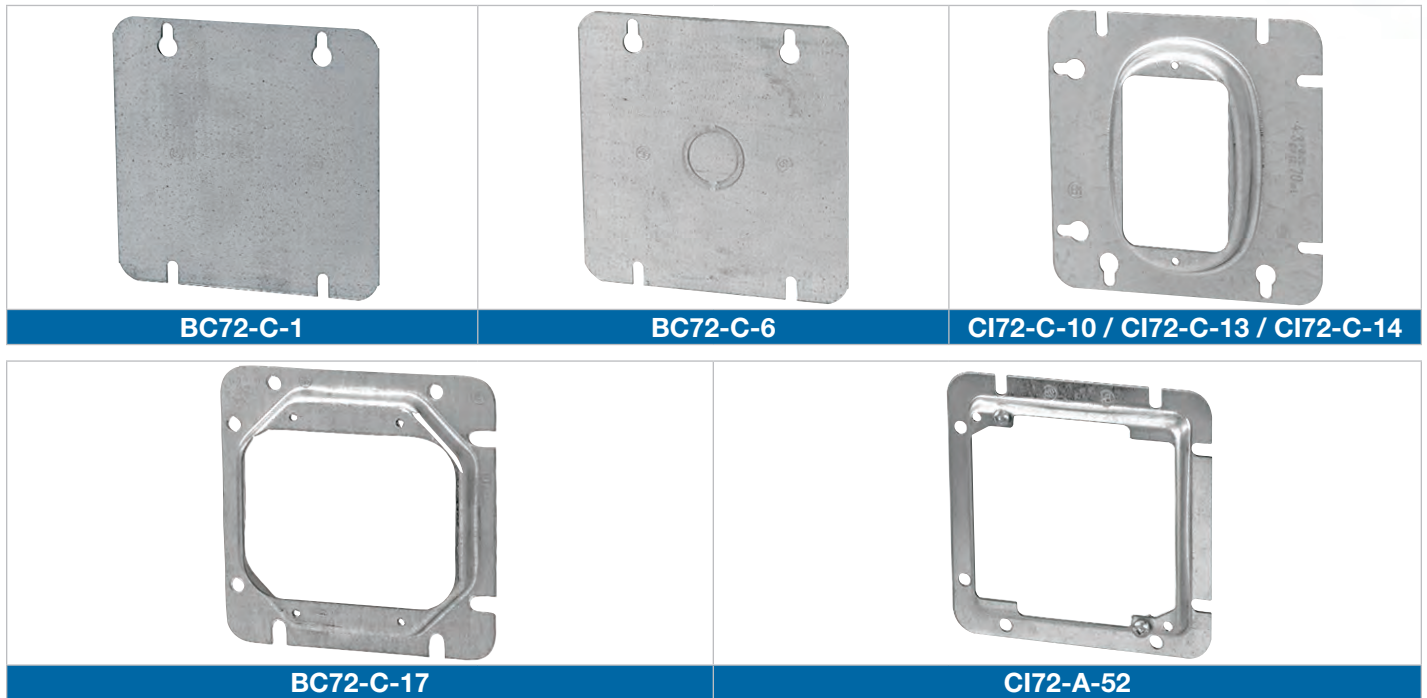

4-11/16 in. Square Boxes

Conduit Knockouts

Cat. No.	Volume (Cu. in.)	Features		Knockouts				
		Bracket	Raised Ground Screw	1/2 in. sides	1/2 in. bottom	3/4 in. sides	3/4 in. bottom	1 in. sides
1-1/2 in. Deep								
CI72151-K	30.0	-	yes	10	4	6	2	-
BC73151-K	30.0	-	-	10	-	6	-	-
2-1/8 in. Deep								
CI72171-1	42.0	-	yes	-	4	2	2	6
BC72171-K	42.0	-	yes	10	4	6	2	-
CI72171-KSB	42.0	"SB"	yes	8	4	2	2	-
CI72171-KSSX	42.0	"SSX"	yes	4	4	4	2	-
CI72171-1-SSX	42.0	"SSX"	yes	-	4	2	2	4
BC73171-K	42.0	-	-	10	-	6	-	-

4-11/16 in. Square Boxes

Covers

Cat. No.	Description
Flat Covers	
BC72-C-1	Blank
BC72-C-6	With concentric 1/2 in. and 3/4 in. conduit knockout
Single Device Covers	
CI72-C-10	Raised 1/8 in. (1.7 cu. in.)
CI72-C-13	Raised 1/2 in. (4.3 cu. in.)
CI72-C-14	Raised 3/4 in. (6.2 cu. in.)
Two Device Covers	
BC72-C-17	Raised 1/2 in. (6.4 cu. in.)
Adaptors	
CI72-A-52	To install 4 in. square covers on 4-11/16 in. square boxes. Raised 1/4 in. (3.0 cu. in.)