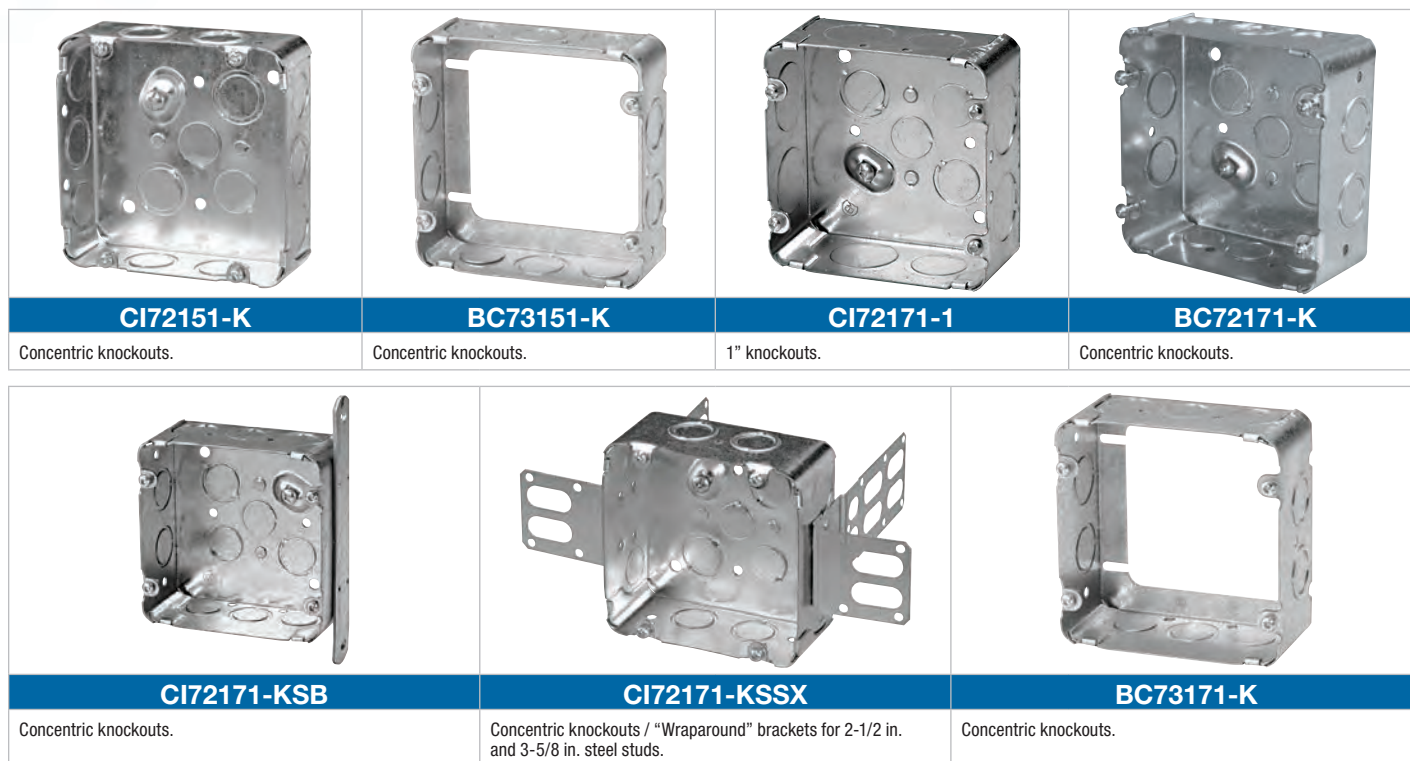

4-11/16 in. Square Boxes

Conduit Knockouts

Cat. No.	Volume (Cu. in.)	Features		Knockouts				
		Bracket	Raised Ground Screw	1/2 in. sides	1/2 in. bottom	3/4 in. sides	3/4 in. bottom	1 in. sides
1-1/2 in. Deep								
CI72151-K	30.0	-	yes	10	4	6	2	-
BC73151-K	30.0	-	-	10	-	6	-	-
2-1/8 in. Deep								
CI72171-1	42.0	-	yes	-	4	2	2	6
BC72171-K	42.0	-	yes	10	4	6	2	-
CI72171-KSB	42.0	"SB"	yes	8	4	2	2	-
CI72171-KSSX	42.0	"SSX"	yes	4	4	4	2	-
CI72171-1-SSX	42.0	"SSX"	yes	-	4	2	2	4
BC73171-K	42.0	-	-	10	-	6	-	-

4-11/16 in. Square Boxes

Covers

Cat. No.	Description
Flat Covers	
BC72-C-1	Blank
BC72-C-6	With concentric 1/2 in. and 3/4 in. conduit knockout
Single Device Covers	
CI72-C-10	Raised 1/8 in. (1.7 cu. in.)
CI72-C-13	Raised 1/2 in. (4.3 cu. in.)
CI72-C-14	Raised 3/4 in. (6.2 cu. in.)
Two Device Covers	
BC72-C-17	Raised 1/2 in. (6.4 cu. in.)
Adaptors	
CI72-A-52	To install 4 in. square covers on 4-11/16 in. square boxes. Raised 1/4 in. (3.0 cu. in.)