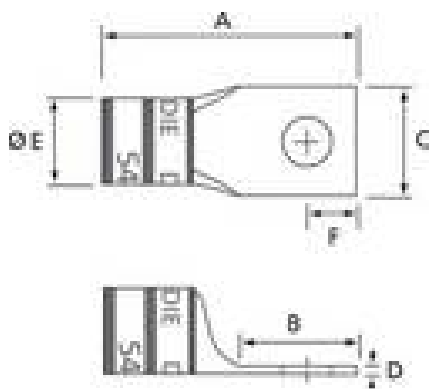

Long Barrel Copper Lug T&B Catalog Number:

54922BEBS

UPC Number:

78621087442

Status:

Active

Description:

Copper One-Hole Lug - Straight Long Belled End Barrel - max 35KV, 750 kcmil Wire, 1/2" Bolt Size, Tin Plated Blind End, Black 106

General

Material	Copper
Finish	Tin Plated
Wire Size	750 kcmil
Number of Studs	1
Stud Size	1/2
Tongue Angle	Straight
Barrel Length	Long
Barrel Shape	Belled End
Tongue Width	Standard
Peep Hole	N
Marking	Standard
Hole Shape	Round
Die Color	Black
Die Code	106

Specifications

Voltage Rating	600V to 35KV
----------------	--------------

Tooling

Connector & Tooling Chart	Available on Website
---------------------------	----------------------

Packaging

T&B Inner Pack	2
Package in Units	10
T&B Sold in UOM	Each
T&B Weight Per UOM	90.3 lbs. per 100