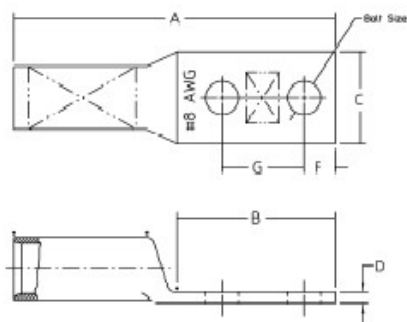

Long Barrel Copper Lug T&B Catalog Number:

54857BE

UPC Number:

78621019983

Status:

Active

Description:

Copper Two-Hole Lug - Straight Long Barrel - max 35KV, #1 AWG Wire, 1/2" Bolt Size, 1 3/4" Hole Spacing, Tin Plated Blind End, Green 37

General

Material	Copper
Finish	Tin Plated
Wire Size	#1 AWG
Number of Studs	2
Stud Size	1/2
Bolt Hole Spacing	1 3/4
Tongue Angle	Straight
Barrel Length	Long
Barrel Shape	Standard
Tongue Width	Standard
Peep Hole	N
Marking	Standard
Hole Shape	Round
Die Color	Green
Die Code	37

Dimension Information

A (inches)	4.281
B (inches)	2.984
C (inches)	.75
D (inches)	.094
E (inches)	.469
F (inches)	.625
G (inches)	1.75

Tooling

Connector & Tooling Chart	Available on Website
---------------------------	----------------------