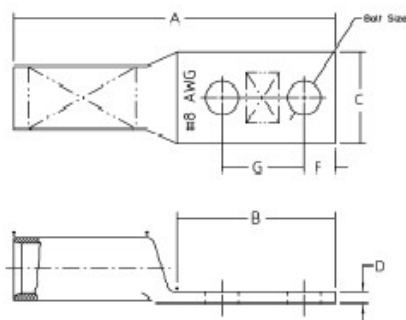

Standard Barrel Copper Lug

T&B Catalog Number:

54280

UPC Number:

78621054280

Status:

Active

Description:

Copper Two-Hole Lug - Straight Standard Barrel - max 35KV, 300 kcmil Wire, 1/2" Bolt Size, 1 3/4" Hole Spacing, Tin Plated with Inspection Hole, White 66

General

Material	Copper
Finish	Tin Plated
Wire Size	300 kcmil
Number of Studs	2
Stud Size	1/2
Bolt Hole Spacing	1 3/4
Tongue Angle	Straight
Barrel Length	Standard
Barrel Shape	Standard
Tongue Width	Standard
Peep Hole	Y
Marking	Standard
Hole Shape	Round
Die Color	White
Die Code	66

Dimension Information

A (inches)	4.453
B (inches)	3
C (inches)	1.25
D (inches)	.156
E (inches)	.844
F (inches)	.5
G (inches)	1.75

Specifications

Voltage Rating	600V to 35KV
----------------	--------------