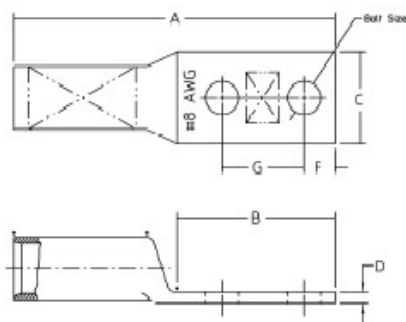

Long Barrel Copper Lug T&B Catalog Number:

54811BE

UPC Number:

78621019981

Status:

Active

Description:

Copper Two-Hole Lug - Straight Long Barrel - max 35KV, #2 AWG Wire, 1/2" Bolt Size, 1 3/4" Hole Spacing, Tin Plated Blind End, Brown 33

Dimension Information

A (inches)	4.172
B (inches)	2.891
C (inches)	.781
D (inches)	.094
E (inches)	.406
F (inches)	.625
G (inches)	1.75

Tooling

Connector & Tooling Chart	Available on Website
---------------------------	----------------------

Packaging

T&B Inner Pack	10
Package in Units	50
T&B Sold in UOM	Each
T&B Weight Per UOM	12.38 lbs. per 100

Application Support

T&B Instruction Sheets	ta01025-tb2
Product Overview	Available on Website

Notes

Dimensions given for reference only. Dimensions may vary up to .030.

Certifications

RoHS Compliance	Yes
-----------------	-----

For further technical assistance, please contact us...

8155 T&B Blvd.
Memphis, TN 38125
www.tnb.com