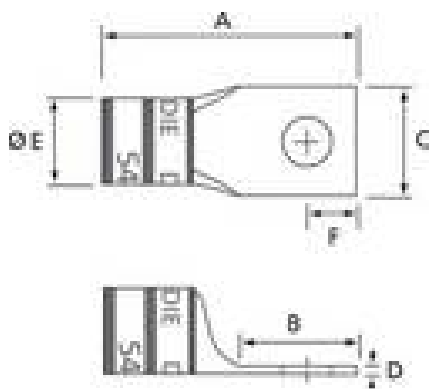

Long Barrel Aluminum Lug T&B Catalog Number:

60165

UPC Number:

78621060165

Status:

Active

Description:

Aluminum One-Hole Lug - Straight Long Barrel - max 35KV, 350 kcmil Wire, 1/2" Bolt Size, Tin Plated Blind End, Brown 87H

General

Material	Aluminum
Finish	Tin Plated
Wire Size	350 kcmil
Number of Studs	1
Stud Size	1/2
Tongue Angle	Straight
Barrel Length	Long
Barrel Shape	Standard
Tongue Width	Standard
Peep Hole	N
Marking	Standard
Hole Shape	Round
Die Color	Brown
Die Code	87H

Dimension Information

A (inches)	4.83
B (inches)	1.25
C (inches)	1.53
D (inches)	.33
E (inches)	1.09
F (inches)	.5

Specifications

Voltage Rating	600V to 35KV
----------------	--------------

Tooling

Connector & Tooling Chart	Available on Website
---------------------------	----------------------