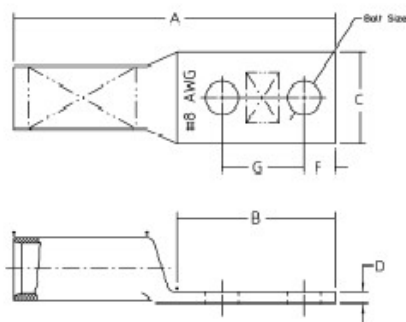

Long Barrel Copper Lug T&B Catalog Number:

256-30695-733

UPC Number:

78621019982

Status:

Active

Description:

Copper Two-Hole Lug - Straight Long Barrel - max 35KV, #4 AWG Wire, 1/2" Bolt Size, 1 3/4" Hole Spacing, Tin Plated Blind End, Grey 29

General

Material	Copper
Finish	Tin Plated
Wire Size	#4 AWG
Number of Studs	2
Stud Size	1/2
Bolt Hole Spacing	1 3/4
Tongue Angle	Straight
Barrel Length	Long
Barrel Shape	Standard
Tongue Width	Standard
Peep Hole	N
Marking	Standard
Hole Shape	Round
Die Color	Grey
Die Code	29

Dimension Information

A (inches)	4.125
B (inches)	2.875
C (inches)	0.75
D (inches)	0.094
E (inches)	0.359
F (inches)	0.625
G (inches)	1.75

Tooling

Connector & Tooling Chart	Available on Website
---------------------------	----------------------