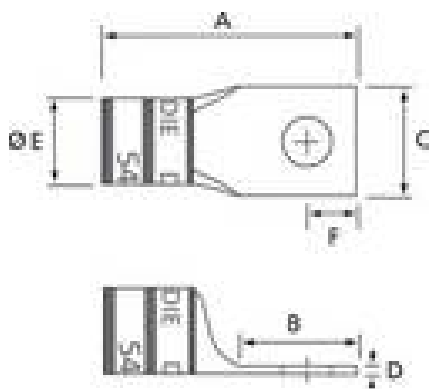

Copper One-Hole Lug - Straight Standard Barrel - max 35KV, #6 AWG Wire, 5/16" Bolt Size, Tin Plated with Inspection Hole, Blue 24

General

Material	Copper
Finish	Tin Plated
Wire Size	#6 AWG
Number of Studs	1
Stud Size	5/16
Tongue Angle	Straight
Barrel Length	Standard
Barrel Shape	Standard
Tongue Width	Standard
Peep Hole	Y
Marking	Standard
Hole Shape	Round
Die Color	Blue
Die Code	24

Dimension Information

A (inches)	1.41
B (inches)	0.67
C (inches)	0.60
D (inches)	0.07
E (inches)	0.31
F (inches)	5/16

Tooling

Connector & Tooling Chart	Available on Website
---------------------------	----------------------

Dimensions given for reference only. Dimensions may vary up to .030.

Certifications

RoHS Compliance	Yes
-----------------	-----

For further technical assistance, please contact us...

Thomas & Betts - USA
8155 T&B Blvd.
Memphis, TN 38125