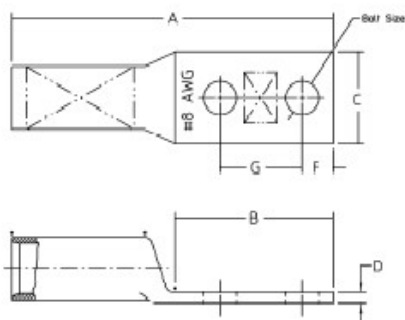

Long Barrel Copper Lug T&B Catalog Number:

54852BEPH

UPC Number:

78621023253

Status:

Active

Description:

Copper Two-Hole Lug - Straight Long Barrel - max 35KV, #6 AWG Wire, 1/4" Bolt Size, 5/8" Hole Spacing, Tin Plated with Inspection Hole, Blue 24

General

Material	Copper
Finish	Tin Plated
Wire Size	#6 AWG
Number of Studs	2
Stud Size	1/4
Bolt Hole Spacing	5/8
Tongue Angle	Straight
Barrel Length	Long
Barrel Shape	Standard
Tongue Width	Standard
Peep Hole	Y
Marking	Standard
Hole Shape	Round
Die Color	Blue
Die Code	24

Tooling

Connector & Tooling Chart	Available on Website
---------------------------	----------------------

Packaging

T&B Inner Pack	50
Package in Units	500
T&B Sold in UOM	Each
T&B Weight Per UOM	2.19 lbs. per 100