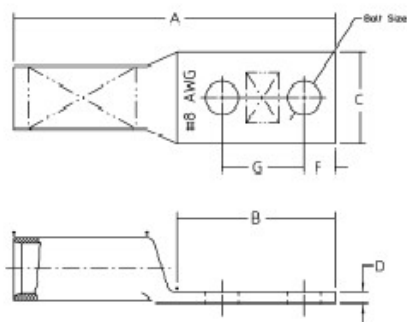

Copper Two-Hole Lug - Straight Standard Barrel - max 35KV, 750 kcmil Wire, 1/2" Bolt Size, 1 3/4" Hole Spacing, Tin Plated with Inspection Hole, Black 106

### General

Material	Copper
Finish	Tin Plated
Wire Size	750 kcmil
Number of Studs	2
Stud Size	1/2
Bolt Hole Spacing	1 3/4
Tongue Angle	Straight
Barrel Length	Standard
Barrel Shape	Standard
Tongue Width	Standard
Peep Hole	Y
Marking	Standard
Hole Shape	Round
Die Color	Black
Die Code	106

### Dimension Information

A (inches)	5.219
B (inches)	3
C (inches)	1.938
D (inches)	.266
E (inches)	1.328
F (inches)	.5
G (inches)	1.75

### Notes

Dimensions given for reference only. Dimensions may vary up to .030.