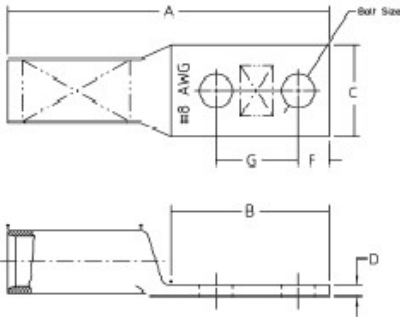

**Long Barrel Copper Lug**  
**T&B Catalog Number:**

54872BE

**UPC Number:**

78621089807

**Status:**

Active

**Description:**

Copper Two-Hole Lug - Straight Long Barrel - max 35KV, 350 kcmil Wire, 1/2" Bolt Size, 1 3/4" Hole Spacing, Tin Plated Blind End, Red 71

**General**

Material	Copper
Finish	Tin Plated
Wire Size	350 kcmil
Number of Studs	2
Stud Size	1/2
Bolt Hole Spacing	1 3/4
Tongue Angle	Straight
Barrel Length	Long
Barrel Shape	Standard
Tongue Width	Standard
Peep Hole	N
Marking	Standard
Hole Shape	Round
Die Color	Red
Die Code	71

**Dimension Information**

A (inches)	5.344
B (inches)	2.984
C (inches)	1.359
D (inches)	.172
E (inches)	.922
F (inches)	.5
G (inches)	1.75

**Tooling**

Connector & Tooling Chart	Available on Website
---------------------------	----------------------

**Notes**

Dimensions given for reference only. Dimensions may vary up to .030.

**Certifications**

RoHS Compliance	Yes
-----------------	-----

**For further technical assistance, please contact us...**

Thomas & Betts - USA  
8155 T&B Blvd.  
Memphis, TN 38125  
[www.tnb.com](http://www.tnb.com)