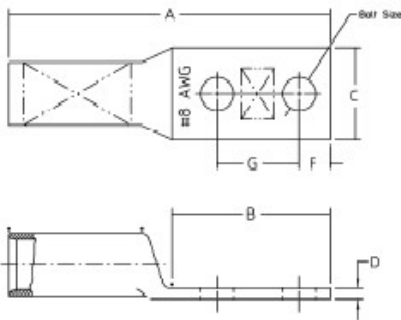

Long Barrel Copper Lug T&B Catalog Number:

54876BE

UPC Number:

78621088273

Status:

Active

Description:

Copper Two-Hole Lug - Straight Long Barrel - max 35KV, 500 kcmil Wire, 1/2" Bolt Size, 1 3/4" Hole Spacing, Tin Plated Blind End, Brown 87

General

Material	Copper
Finish	Tin Plated
Wire Size	500 kcmil
Number of Studs	2
Stud Size	1/2
Bolt Hole Spacing	1 3/4
Tongue Angle	Straight
Barrel Length	Long
Barrel Shape	Standard
Tongue Width	Standard
Peep Hole	N
Marking	Standard
Hole Shape	Round
Die Color	Brown
Die Code	87

Dimension Information

A (inches)	5.953
B (inches)	2.984
C (inches)	1.609
D (inches)	.219
E (inches)	1.094
F (inches)	.5
G (inches)	1.75

Tooling

Connector & Tooling Chart	Available on Website
---------------------------	----------------------