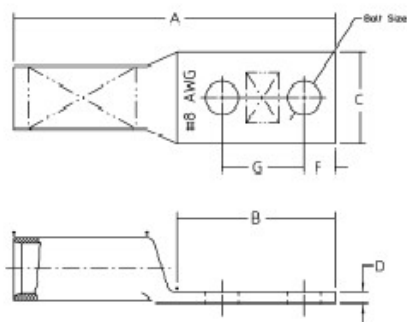

Long Barrel Copper Lug T&B Catalog Number:

54821BE

UPC Number:

78621019474

Status:

Active

Description:

Copper Two-Hole Lug - Straight Long Barrel - max 35KV, 400 kcmil Wire, 3/8" Bolt Size, 1" Hole Spacing, Tin Plated Blind End, Blue 76

General

| | |
|-------------------|------------|
| Material | Copper |
| Finish | Tin Plated |
| Wire Size | 400 kcmil |
| Number of Studs | 2 |
| Stud Size | 3/8 |
| Bolt Hole Spacing | 1 |
| Tongue Angle | Straight |
| Barrel Length | Long |
| Barrel Shape | Standard |
| Tongue Width | Standard |
| Peep Hole | N |
| Marking | Standard |
| Hole Shape | Round |
| Die Color | Blue |
| Die Code | 76 |

Dimension Information

| | |
|------------|-------|
| A (inches) | 5.25 |
| B (inches) | 2.781 |
| C (inches) | 1.406 |
| D (inches) | .172 |
| E (inches) | .953 |
| F (inches) | .375 |
| G (inches) | 1 |

Tooling

| | |
|---------------------------|----------------------|
| Connector & Tooling Chart | Available on Website |
|---------------------------|----------------------|

Packaging

| | |
|--------------------|-----------------|
| T&B Order Multiple | 2 |
| T&B Inner Pack | 2 |
| Package in Units | 10 |
| T&B Sold in UOM | Each |
| T&B Weight Per UOM | 35 lbs. per 100 |