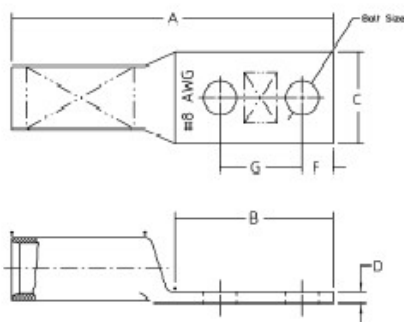

## Long Barrel Copper Lug T&B Catalog Number:

256-30695-868

**UPC Number:**

78621012806

**Status:**

Active

**Description:**

Copper Two-Hole Lug - Straight Long Barrel - max 35KV, #6 AWG Wire, 1/2" Bolt Size, 1 3/4" Hole Spacing, Tin Plated Blind End, Blue 24

### General

Material	Copper
Finish	Tin Plated
Wire Size	#6 AWG
Number of Studs	2
Stud Size	1/2
Bolt Hole Spacing	1 3/4
Tongue Angle	Straight
Barrel Length	Long
Barrel Shape	Standard
Tongue Width	Standard
Peep Hole	N
Marking	Standard
Hole Shape	Round
Die Color	Blue
Die Code	24

### Dimension Information

A (inches)	4.094
B (inches)	2.875
C (inches)	.75
D (inches)	.078
E (inches)	.297
F (inches)	.625
G (inches)	1.75

### Notes

Dimensions given for reference only. Dimensions may vary up to .030.