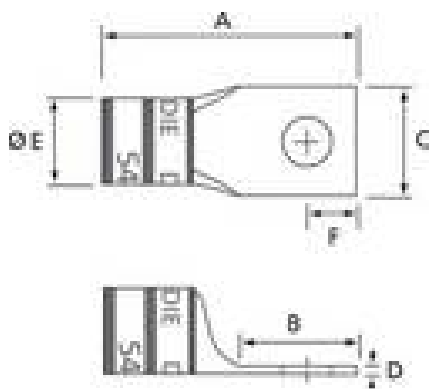

## Standard Barrel Copper Lug T&B Catalog Number:

54139BS

**UPC Number:**

78621095456

**Status:**

Active

**Description:**

Copper One-Hole Lug - Straight Standard Belled End Barrel - max 35KV, #4 AWG Wire, 5/16" Bolt Size, Tin Plated with Inspection Hole, Grey 29

### General

Material	Copper
Finish	Tin Plated
Wire Size	#4 AWG
Number of Studs	1
Stud Size	5/16
Tongue Angle	Straight
Barrel Length	Standard
Barrel Shape	Belled End
Tongue Width	Standard
Peep Hole	Y
Marking	Standard
Hole Shape	Round
Die Color	Grey
Die Code	29

### Notes

Dimensions given for reference only. Dimensions may vary up to .030.