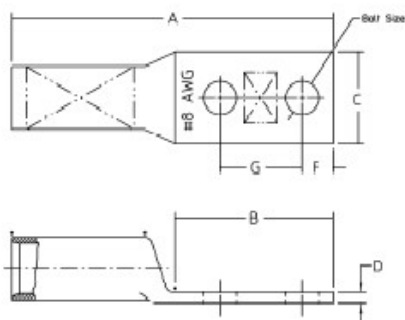

## Long Barrel Copper Lug T&B Catalog Number:

58826BEBS

**UPC Number:**

78621095544

**Status:**

Active

**Description:**

Copper Two-Hole Lug - Straight Long Belled End Barrel - max 35KV, 900 kcmil Wire, 1/2" Bolt Size, 1 3/4" Hole Spacing, Tin Plated Blind End, Yellow 115

### General

Material	Copper
Finish	Tin Plated
Wire Size	900 kcmil
Number of Studs	2
Stud Size	1/2
Bolt Hole Spacing	1 3/4
Tongue Angle	Straight
Barrel Length	Long
Barrel Shape	Belled End
Tongue Width	Standard
Peep Hole	N
Marking	Standard
Hole Shape	Round
Die Color	Yellow
Die Code	115

### Dimension Information

A (inches)	6.49
B (inches)	2.8
C (inches)	2.27
D (inches)	0.3
E (inches)	1.5
F (inches)	0.63
G (inches)	1.75

### Notes

Dimensions given for reference only. Dimensions may vary up to .030.