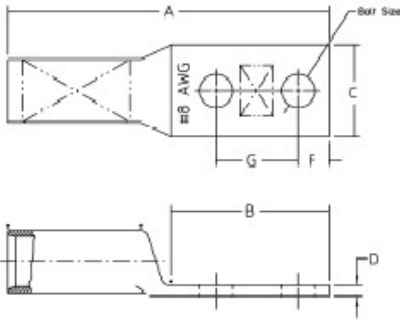

## Long Barrel Copper Lug T&B Catalog Number:

54878BEBS

**UPC Number:**

78621095541

**Status:**

Active

**Description:**

Copper Two-Hole Lug - Straight Long Belled End Barrel - max 35KV, 600 kcmil Wire, 1/2" Bolt Size, 1 3/4" Hole Spacing, Tin Plated Blind End, Green 94

### General

Material	Copper
Finish	Tin Plated
Wire Size	600 kcmil
Number of Studs	2
Stud Size	1/2
Bolt Hole Spacing	1 3/4
Tongue Angle	Straight
Barrel Length	Long
Barrel Shape	Belled End
Tongue Width	Standard
Peep Hole	N
Marking	Standard
Hole Shape	Round
Die Color	Green
Die Code	94

### Notes

Dimensions given for reference only. Dimensions may vary up to .030.