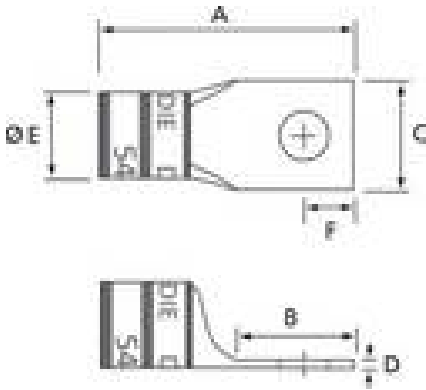

**Long Barrel Copper Lug**  
**T&B Catalog Number:**

54921BE

**UPC Number:**

78621019480

**Status:**

Active

**Description:**

Copper One-Hole Lug - Straight Long Barrel - max 35KV, 600 kcmil Wire, 1/2" Bolt Size, Tin Plated Blind End, Green 94

**General**

Material	Copper
Finish	Tin Plated
Wire Size	600 kcmil
Number of Studs	1
Stud Size	1/2
Tongue Angle	Straight
Barrel Length	Long
Barrel Shape	Standard
Tongue Width	Standard
Peep Hole	N
Marking	Standard
Hole Shape	Round
Die Color	Green
Die Code	94

**Dimension Information**

B (inches)	1.938
E (inches)	1.203
F (inches)	0.5

**Specifications**

Voltage Rating	600V to 35KV
----------------	--------------

**Tooling**

Connector & Tooling Chart	Available on Website
---------------------------	----------------------