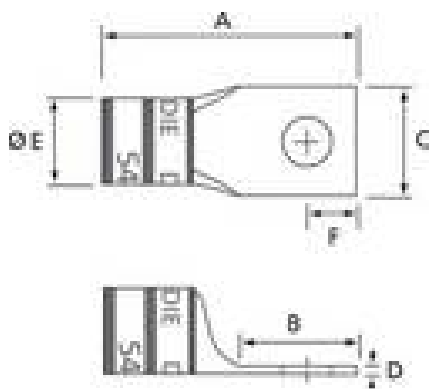

Standard Barrel Copper Lug

T&B Catalog Number:

256-30695-422

UPC Number:

78621064288

Status:

Active

Description:

Copper One-Hole Lug - Straight Standard Barrel - max 35KV, #6 AWG Wire, 1/2" Bolt Size, Tin Plated with Inspection Hole, Blue 24

General

Material	Copper
Finish	Tin Plated
Wire Size	#6 AWG
Number of Studs	1
Stud Size	1/2
Tongue Angle	Straight
Barrel Length	Standard
Barrel Shape	Standard
Tongue Width	Standard
Peep Hole	Y
Marking	Standard
Hole Shape	Round
Die Color	Blue
Die Code	24

Dimension Information

A (inches)	1.75
B (inches)	1.31
C (inches)	1.00
D (inches)	0.13
E (inches)	0.31
F (inches)	1/2

Tooling

Connector & Tooling Chart	Available on Website
---------------------------	----------------------

Notes

Dimensions given for reference only. Dimensions may vary up to .030.

Certifications

RoHS Compliance	Yes
-----------------	-----

For further technical assistance, please contact us...

Thomas & Betts - USA
8155 T&B Blvd.
Memphis, TN 38125
www.tnb.com