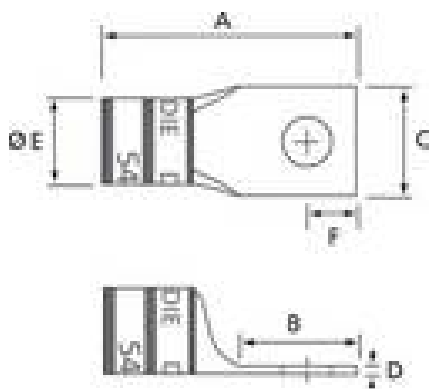

**Long Barrel Copper Lug**  
**T&B Catalog Number:**

54918BE

**UPC Number:**

78621089821

**Status:**

Active

**Description:**

Copper One-Hole Lug - Straight Long Barrel - max 35KV, 500 kcmil Wire, 1/2" Bolt Size, Tin Plated Blind End, Brown 87

**General**

Material	Copper
Finish	Tin Plated
Wire Size	500 kcmil
Number of Studs	1
Stud Size	1/2
Tongue Angle	Straight
Barrel Length	Long
Barrel Shape	Standard
Tongue Width	Standard
Peep Hole	N
Marking	Standard
Hole Shape	Round
Die Color	Brown
Die Code	87

**Dimension Information**

A (inches)	4.203
B (inches)	1.219
C (inches)	1.594
D (inches)	.219
E (inches)	1.094
F (inches)	.5

**Specifications**

Voltage Rating	600V to 35KV
----------------	--------------

**Tooling**