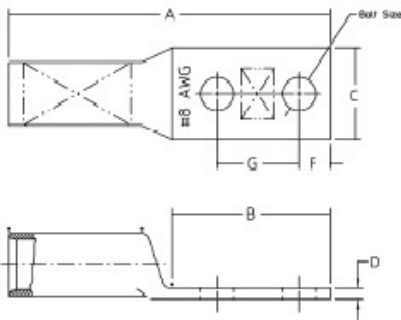

Long Barrel Copper Lug T&B Catalog Number:

54858BE

UPC Number:

78621089800

Status:

Active

Description:

Copper Two-Hole Lug - Straight Long Barrel - max 35KV, #1 AWG Wire, 5/16" Bolt Size, 7/8" Hole Spacing, Tin Plated Blind End, Green 37

General

Material	Copper
Finish	Tin Plated
Wire Size	#1 AWG
Number of Studs	2
Stud Size	5/16
Bolt Hole Spacing	7/8
Tongue Angle	Straight
Barrel Length	Long
Barrel Shape	Standard
Tongue Width	Standard
Peep Hole	N
Marking	Standard
Hole Shape	Round
Die Color	Green
Die Code	37

Dimension Information

A (inches)	2.969
B (inches)	1.625
C (inches)	.672
D (inches)	.109
E (inches)	.469
F (inches)	.375
G (inches)	0.875

Tooling

Connector & Tooling Chart	Available on Website
---------------------------	----------------------